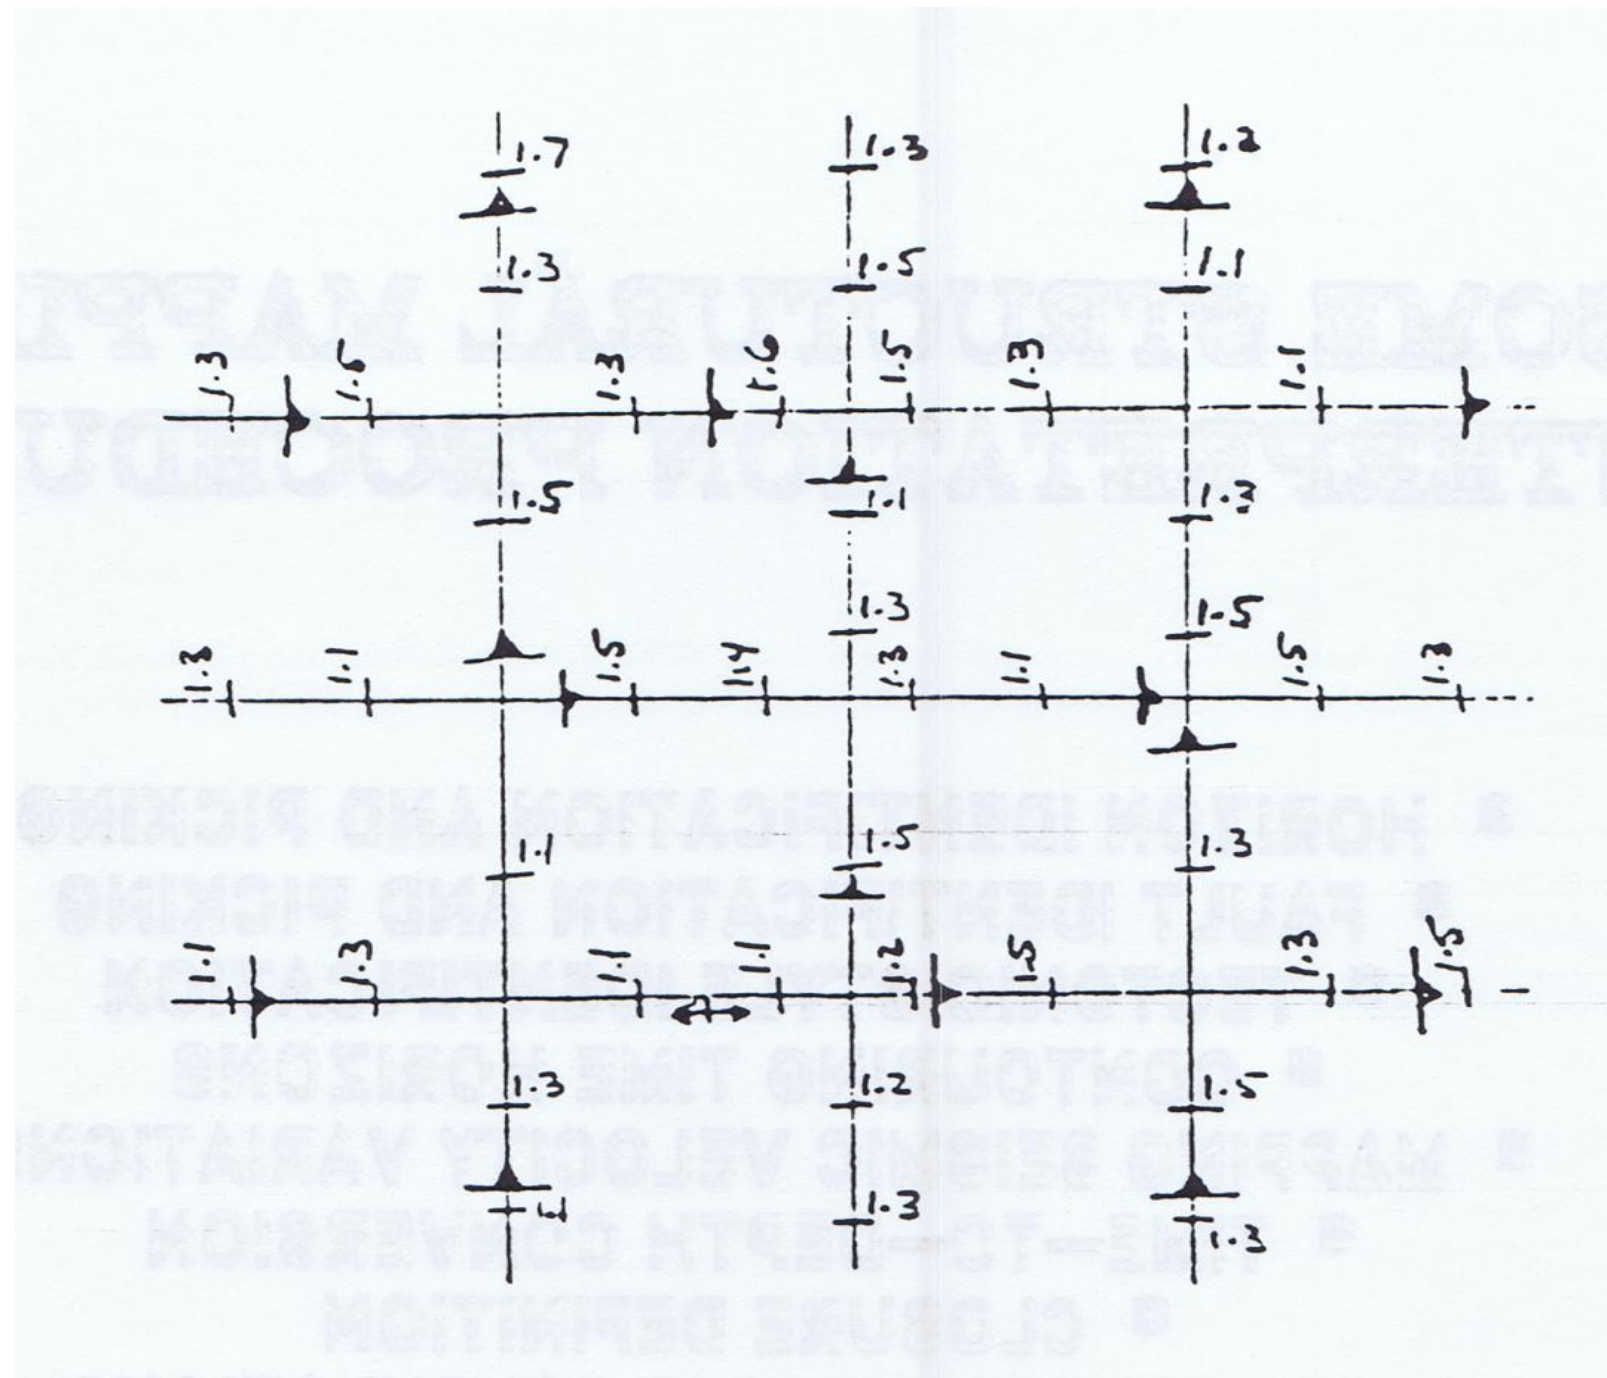

Contouring Exercise

Map 3
Contour Possible Fault Planes

Structural Interpretation

Contouring Exercise

Mark Geologically Reasonable Fault Planes

Structural Interpretation

Contouring Exercise

Connect Echelon Fault System and Contour Horizon

Structural Interpretation

Contouring Exercise

Seismic

Coherence

Coherence overlaved on Seismic

Map 6, 7, & 8
Connect Faults on Different Displays

Satinder Chopra, **Coherence Cube**
– a promising tool, *Geohorizons*,
July 2001, page 11.