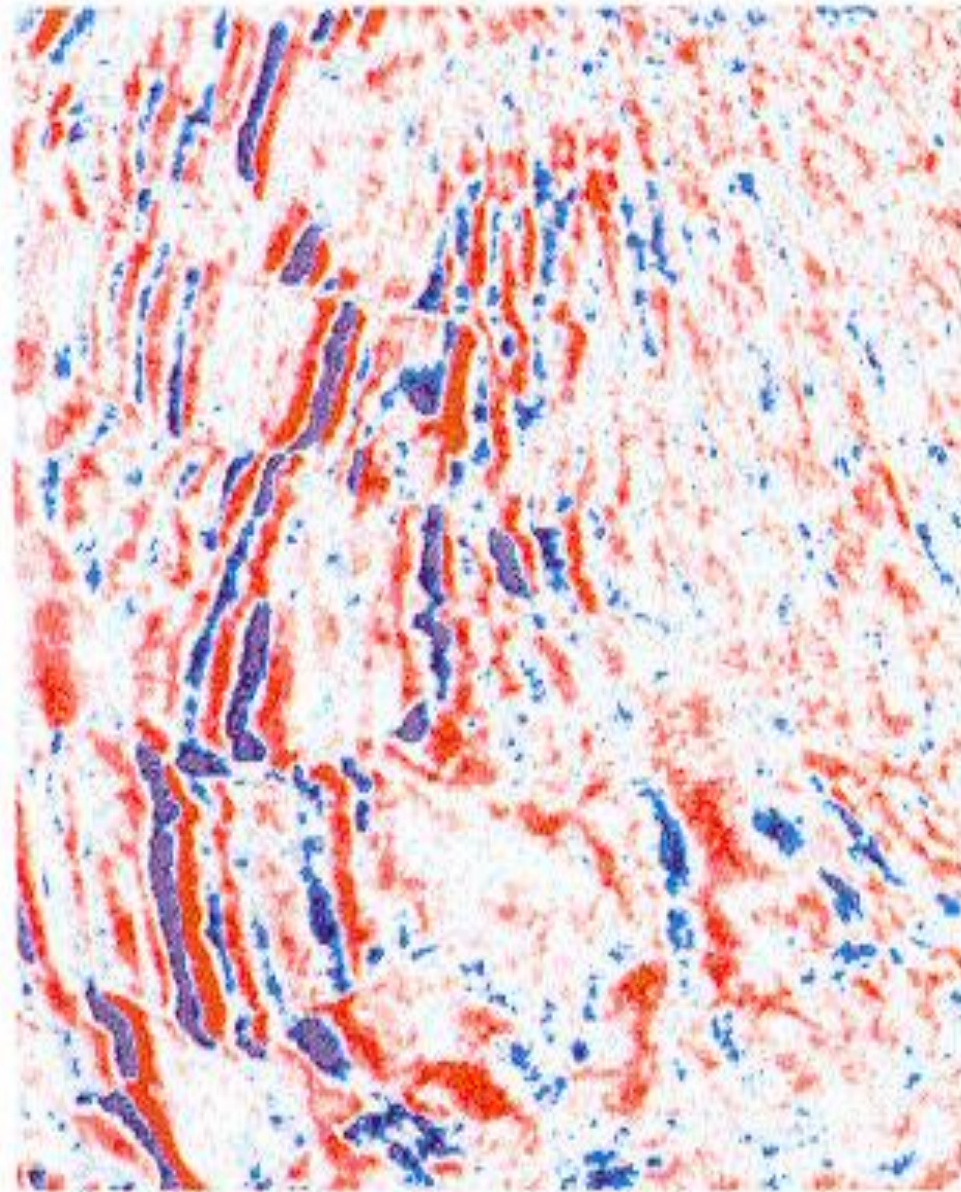

Structural Interpretation Contouring Exercise

H. Roice Nelson, Jr.

Structural Interpretation

Contouring Exercise

Map 1
2-D Contour Map

Structural Interpretation

Contouring Exercise

Structural Interpretation

Contouring Exercise

Map 3
Contour Possible Fault Planes

Structural Interpretation

Contouring Exercise

Mark Geologically Reasonable Fault Planes

Structural Interpretation

Contouring Exercise

Connect Echelon Fault System and Contour Horizon

Structural Interpretation

Contouring Exercise

Seismic

Coherence

Coherence overlaved on Seismic

Map 6, 7, & 8
Connect Faults on Different Displays

Satinder Chopra, **Coherence Cube**
– a promising tool, *Geohorizons*,
July 2001, page 11.