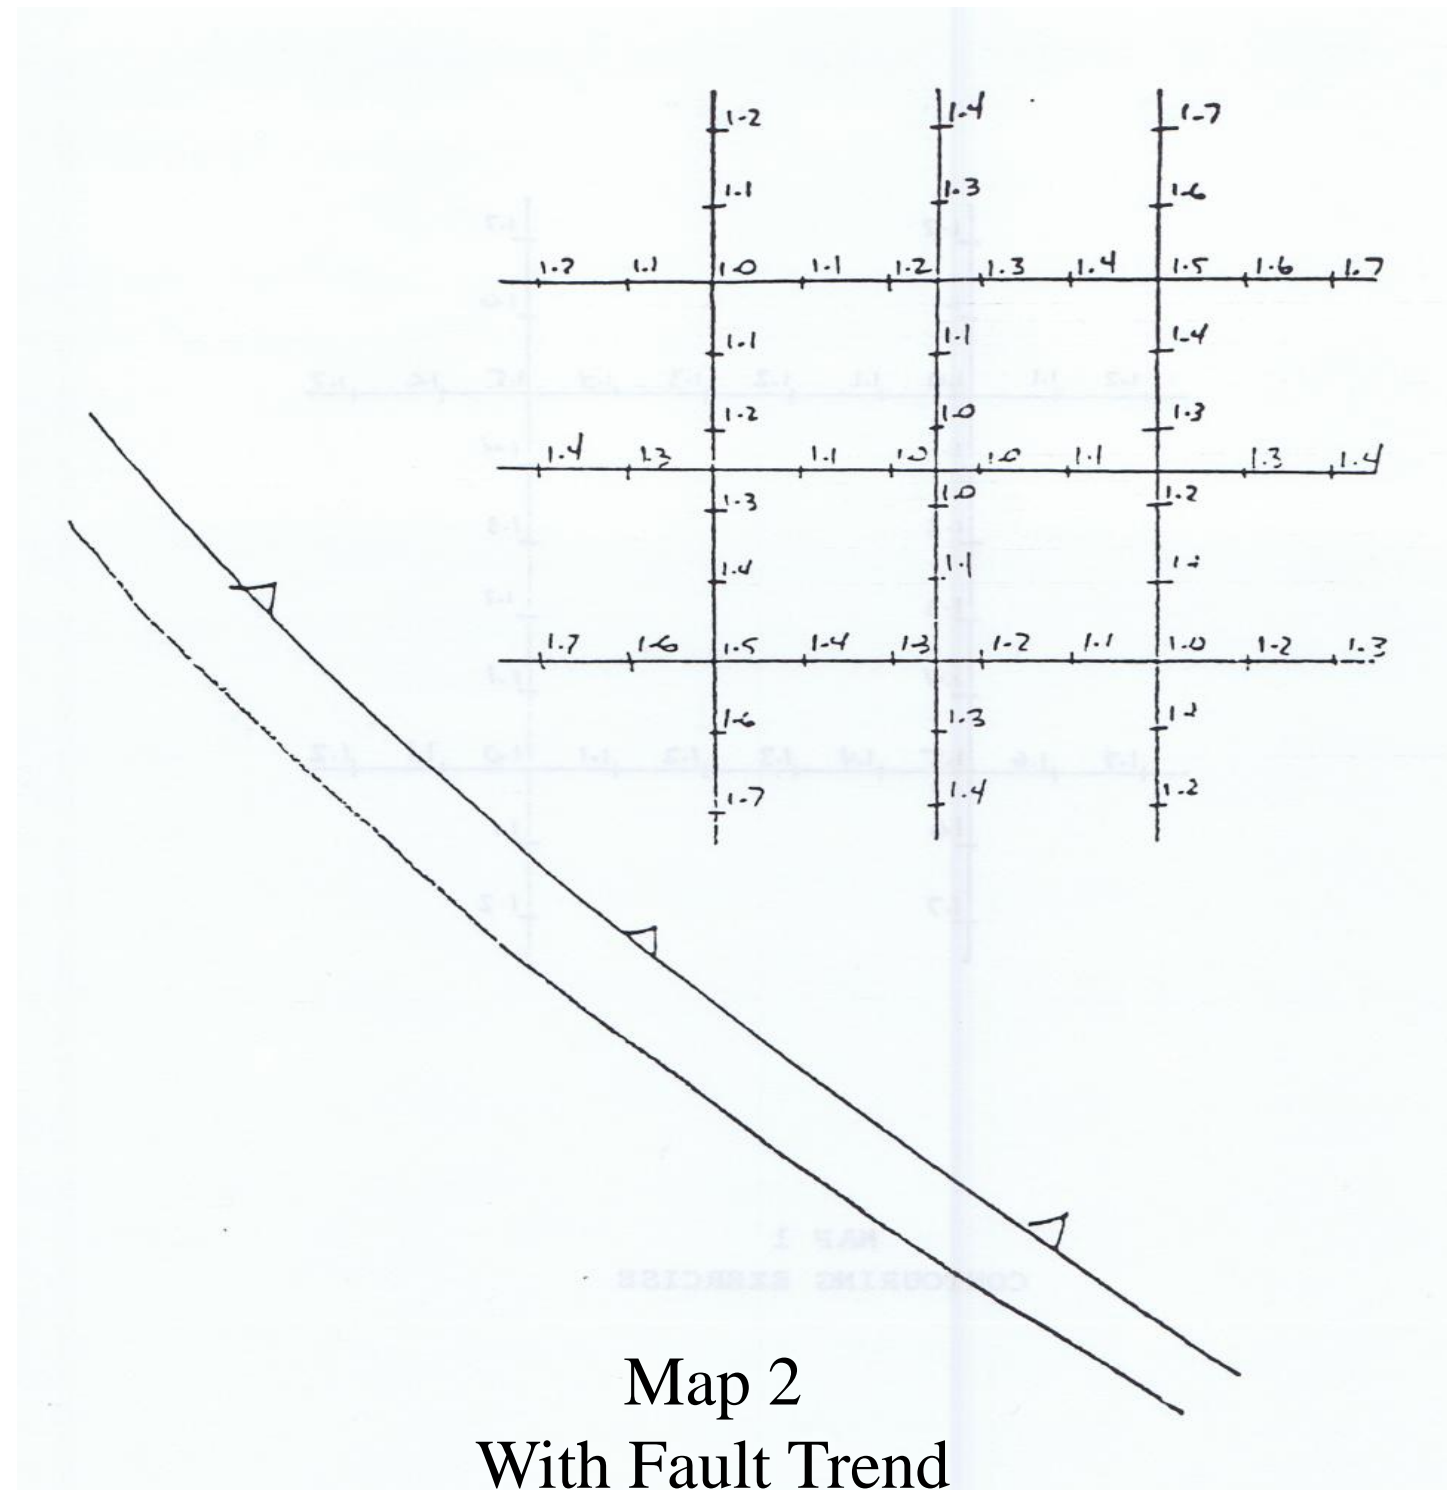

Structural Interpretation Contouring Exercise

H. Roice Nelson, Jr.

Structural Interpretation

Contouring Exercise

Map 1
2-D Contour Map

Structural Interpretation

Contouring Exercise

Structural Interpretation

Contouring Exercise

Map 3
Contour Possible Fault Planes

Structural Interpretation

Contouring Exercise

Mark Geologically Reasonable Fault Planes

Structural Interpretation

Contouring Exercise

Connect Echelon Fault System and Contour Horizon

Structural Interpretation

Contouring Exercise

Seismic

Coherence

Coherence overlaved on Seismic

Map 6, 7, & 8
Connect Faults on Different Displays

Satinder Chopra, **Coherence Cube**
– a promising tool, *Geohorizons*,
July 2001, page 11.