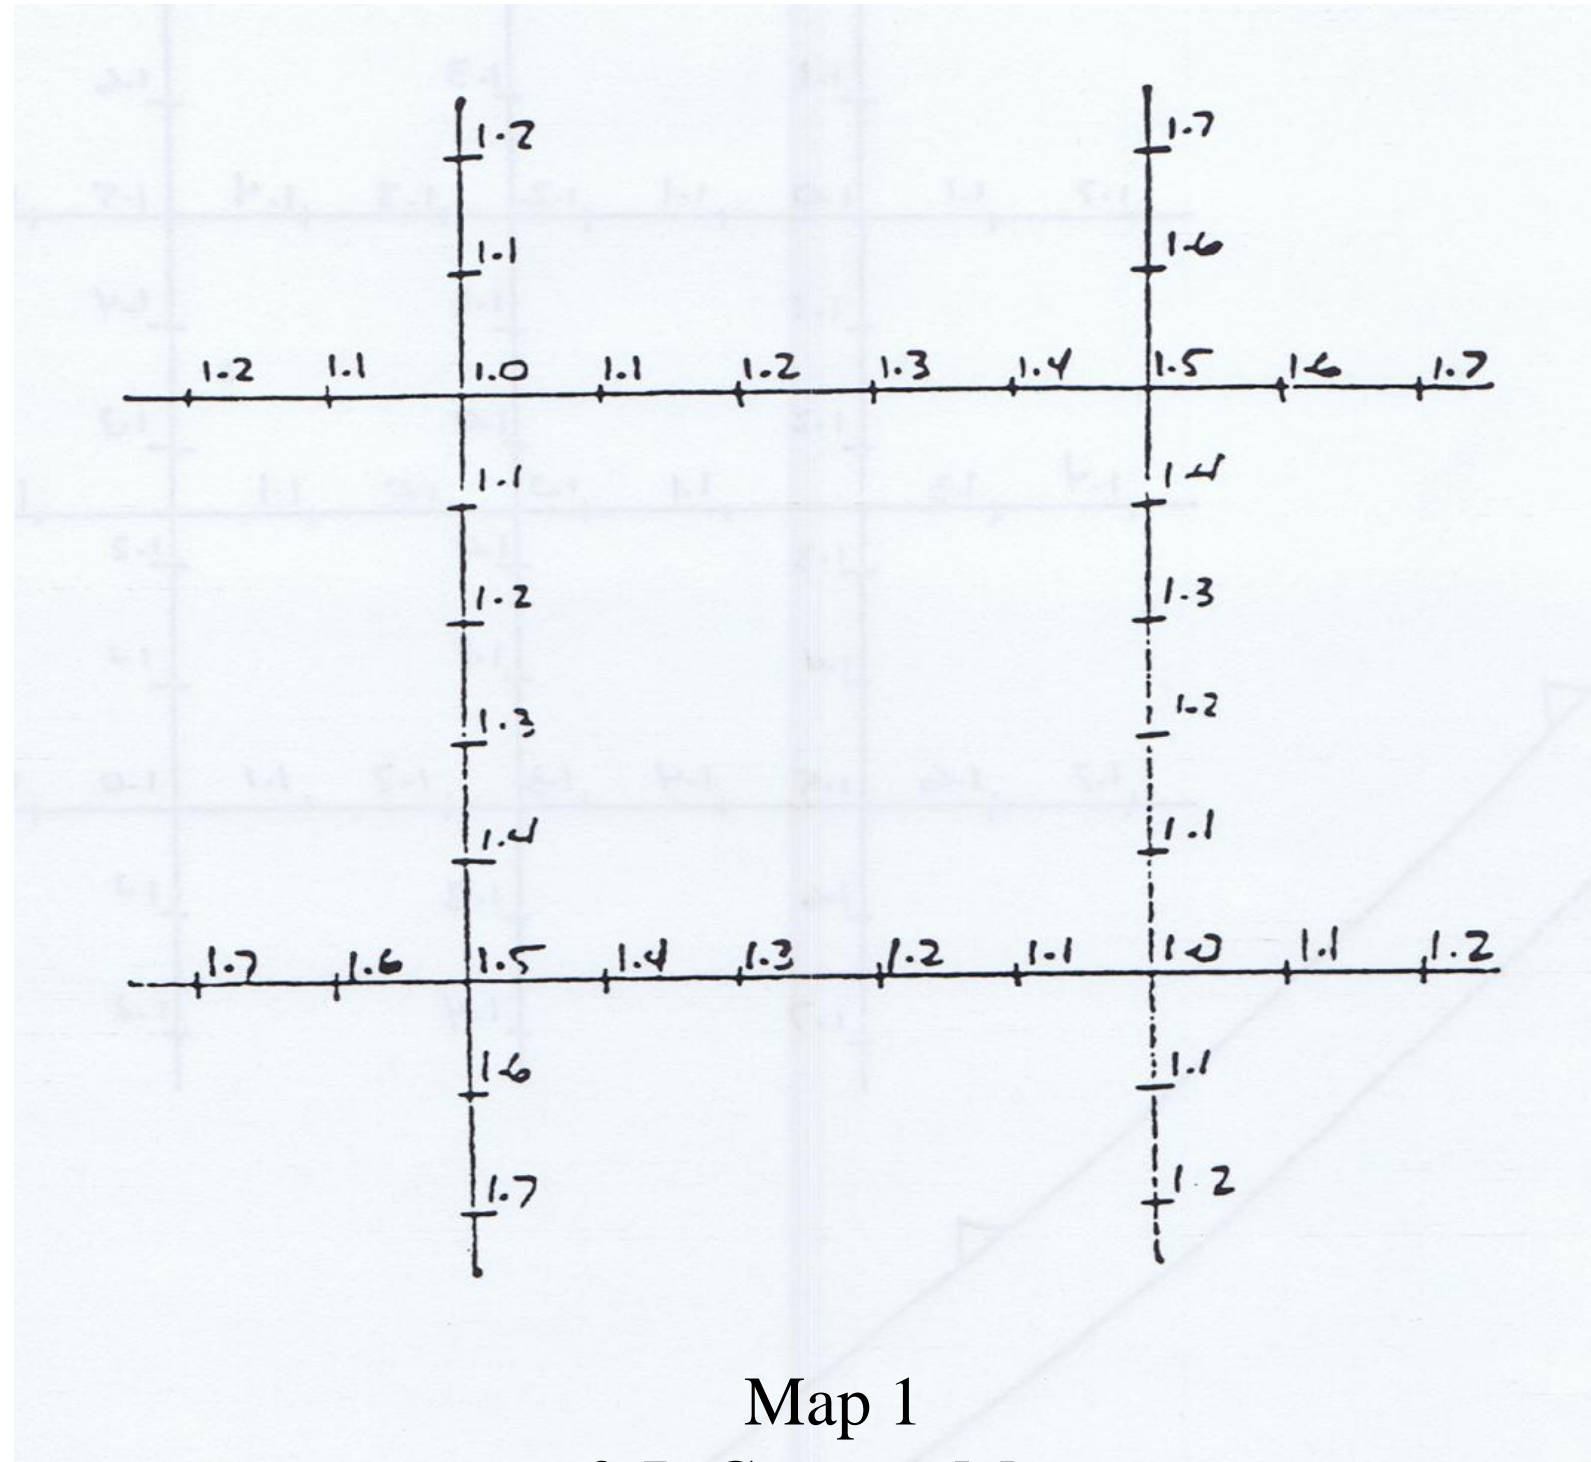

Structural Interpretation Contouring Exercise

H. Roice Nelson, Jr.

Structural Interpretation

Contouring Exercise

Map 1
2-D Contour Map

Structural Interpretation

Contouring Exercise

Structural Interpretation

Contouring Exercise

Map 3
Contour Possible Fault Planes

Structural Interpretation

Contouring Exercise

Mark Geologically Reasonable Fault Planes

Structural Interpretation

Contouring Exercise

Connect Echelon Fault System and Contour Horizon

Structural Interpretation

Contouring Exercise

Seismic

Coherence

Coherence overlaved on Seismic

Map 6, 7, & 8
Connect Faults on Different Displays

Satinder Chopra, **Coherence Cube**
– a promising tool, *Geohorizons*,
July 2001, page 11.