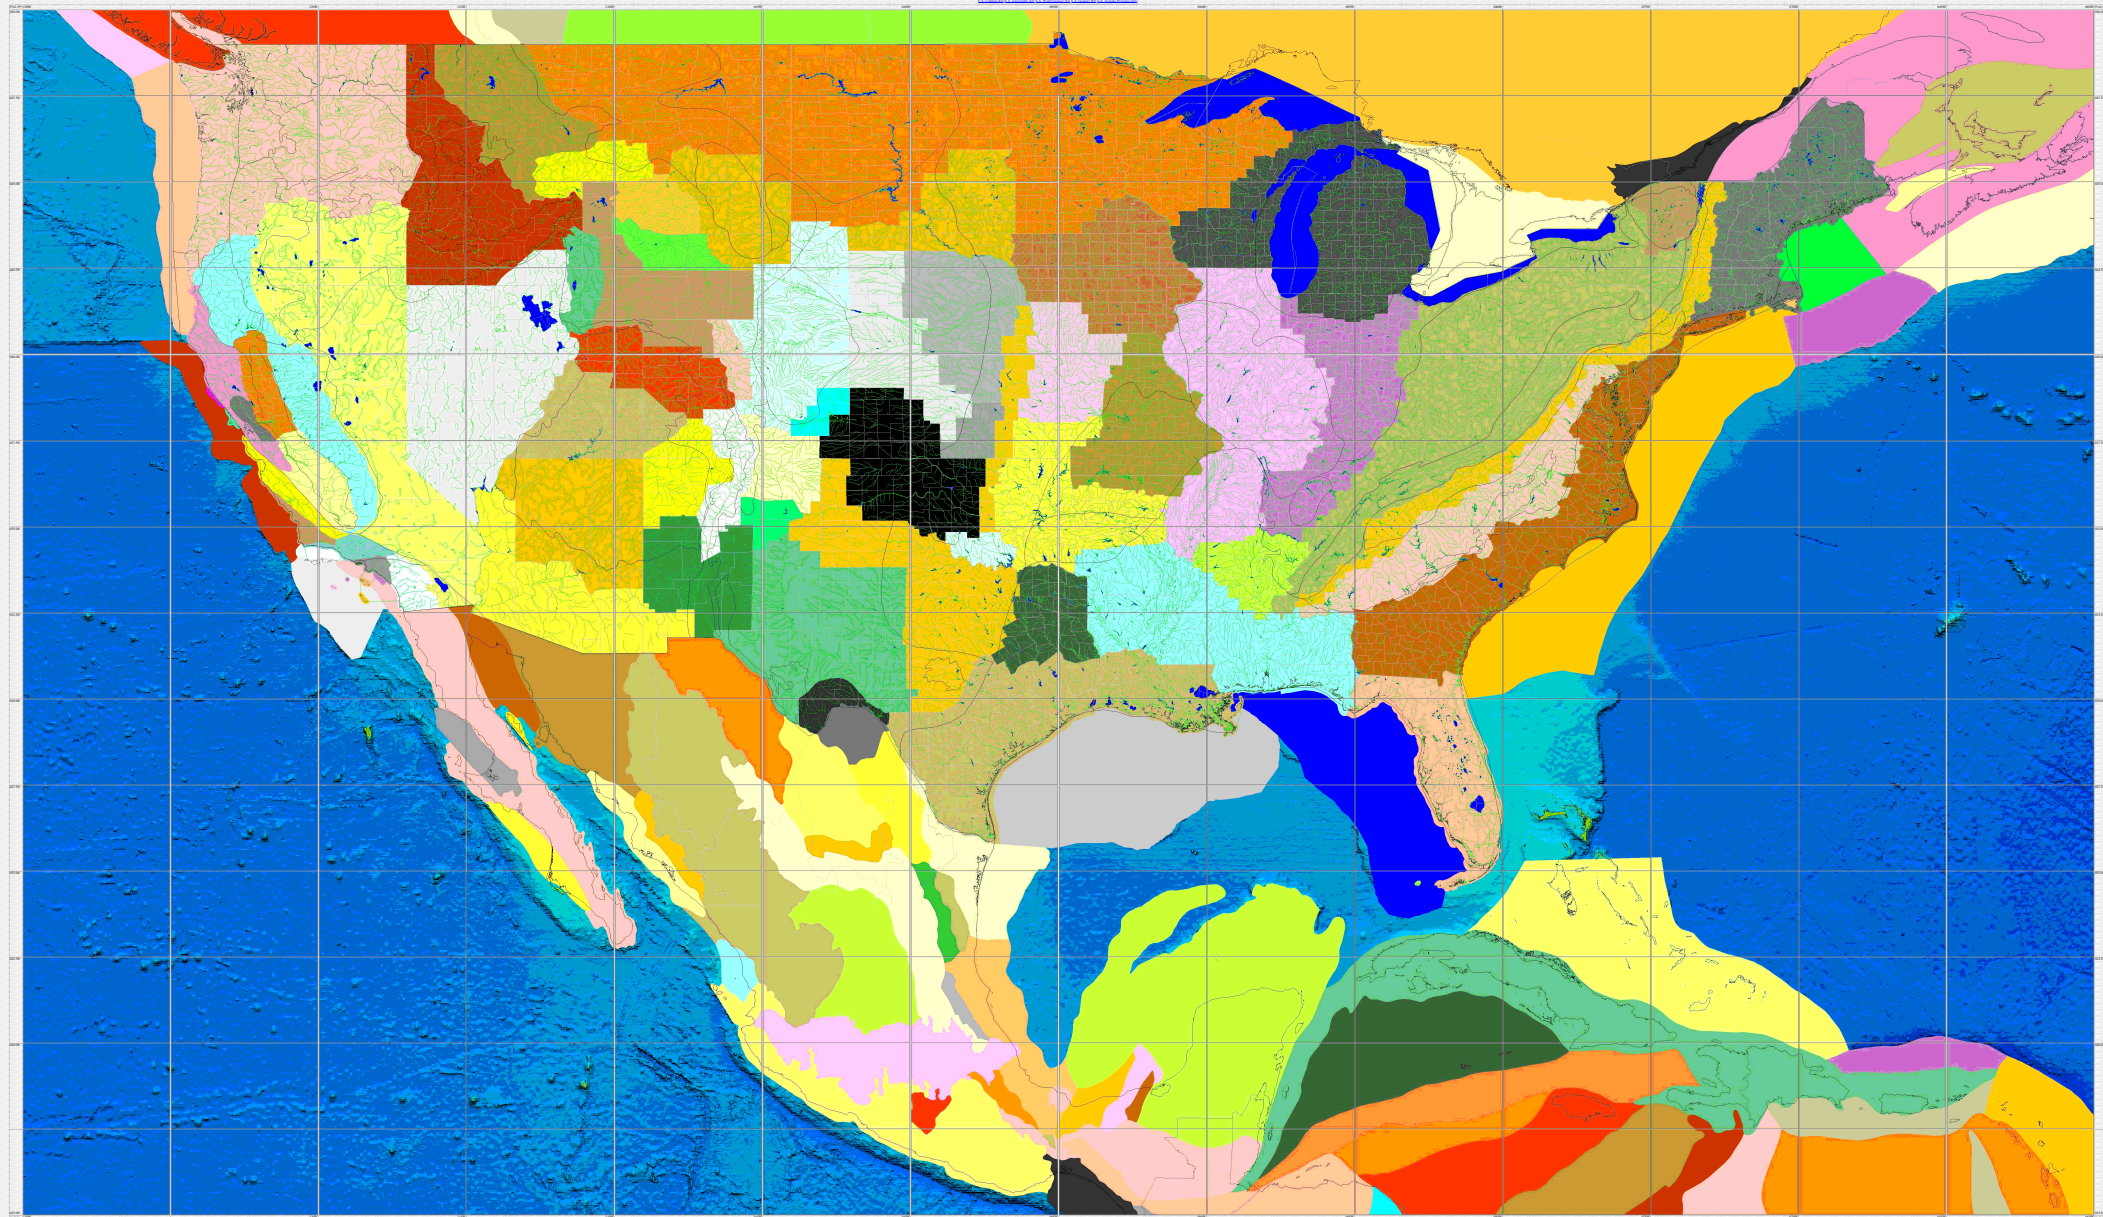

[Home](#) [About](#) [Contact](#) [Privacy](#) [Terms](#)