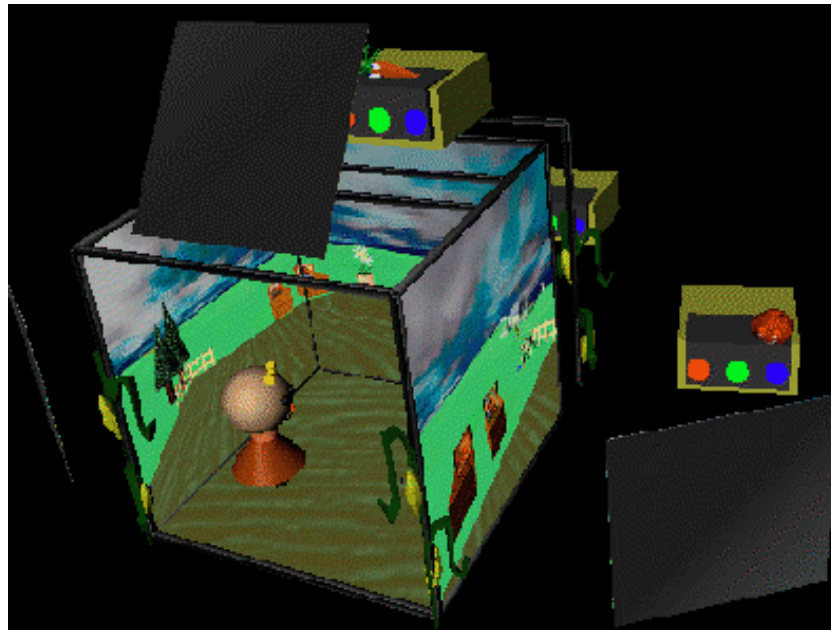

Immersive Visualization for the Energy Market

Configuration

- SGI Onyx2
- 8" liquid cooled CRT projector
- Tracking System
- Adjustable Table
- Stereographic Enabled
- Navigation Software
- Pinch Gloves (optional)
- WVS GeoVE software

Features

- Data Modeling
- Data Visualization (Seismic, Geologic, Image, etc.)
- Suitable for 1-20 users
- Visual Navigation
- 16'x16'x10' viewing area
- Totally immersive

Cost

- Prices ranges from \$500,000 to \$1,200,000 depending on options
- \$150,000 annual maintenance