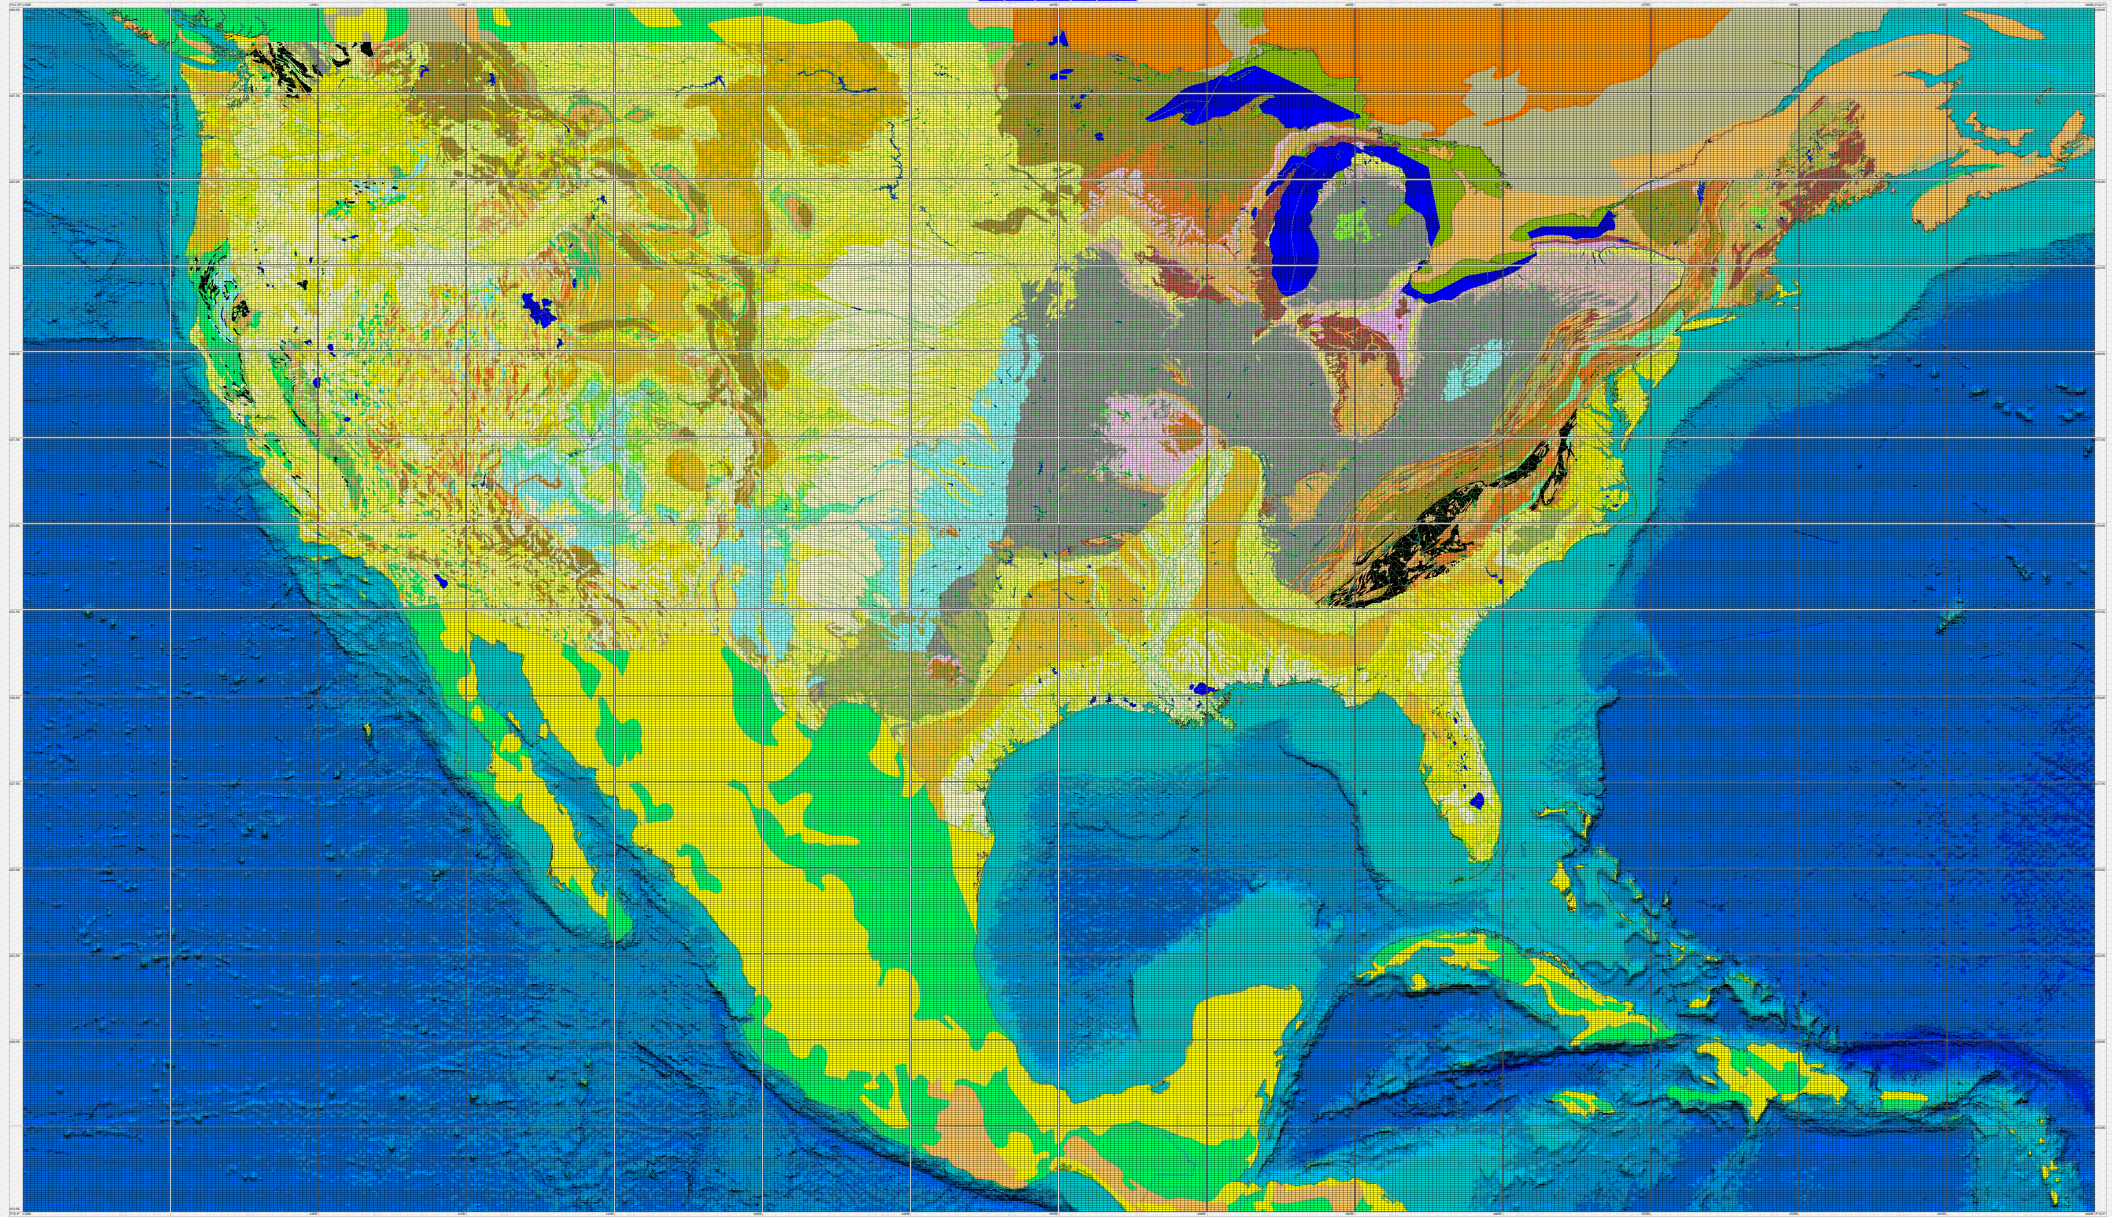

Walden 3, D, Inc.
US_Geology_Infinite_GridSM_7 showing U.S. Geological Outcrops - 7.5x3.75 Minute Blocks: 130:060W 015:050N